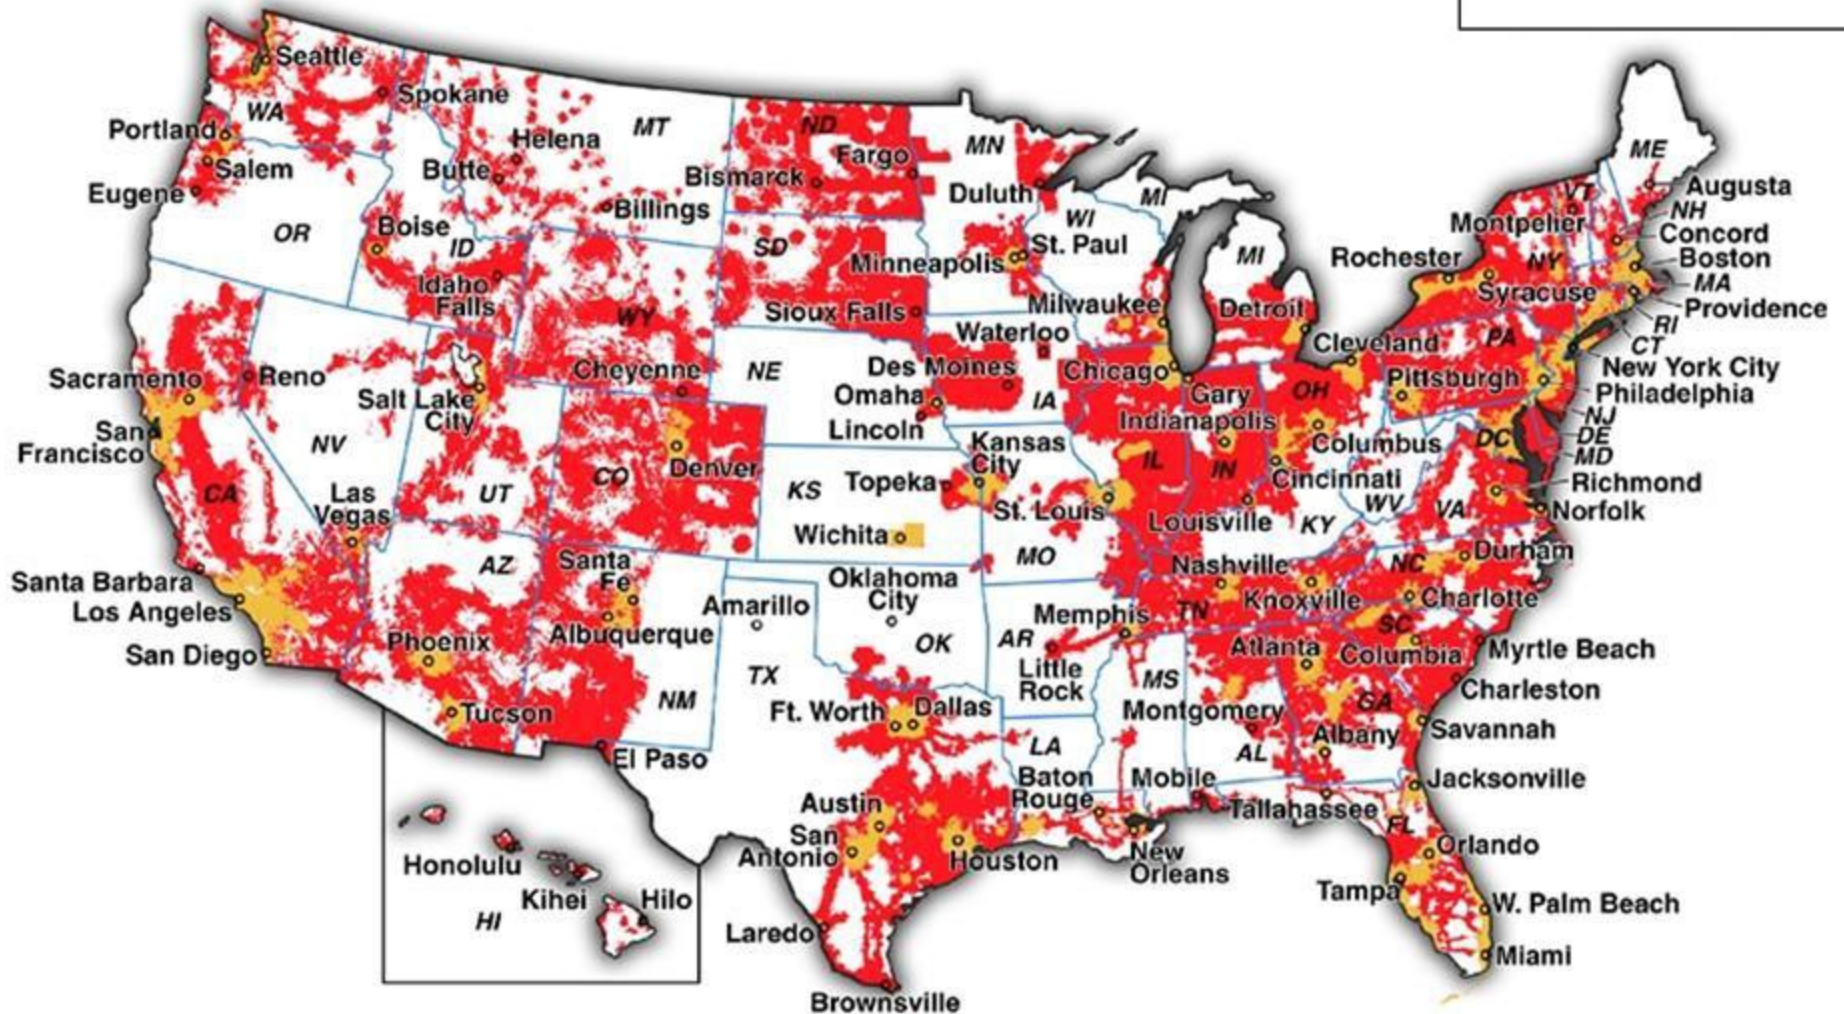

Data Plans Coverage Map

Map Key	
	Home Airtime Rate and Coverage Area
	Roam Airtime Rate and Coverage Area
	No Coverage Area

Important Map Information:

This map is not a guarantee of coverage and contains areas with no service, and is a general prediction of where rates and coverage apply. The coverage information contained in this document was compiled from reliable sources; however, the data may be subject to errors and omissions. The information is based on assumptions and predictions that are not binding and may change from time to time without notice.

EVDO Service and 1XRTT Service is available today in various markets throughout the U.S. When outside of the EVDO Service coverage area, the EVDO Service will transfer to 1XRTT Service where 1XRTT Service is available. Please reference the EVDO Service and 1XRTT Service Map for coverage information on 1XRTT Service.

Wireless service is subject to network and transmission limitations, including cell site unavailability, particularly near boundaries and in remote areas. End User's equipment, weather, topography and other environmental considerations also affect service and service may vary significantly within buildings. With "all-digital" devices the End User can only make and receive calls when digital service is available. When digital service is not available, the device will not operate or be able to make 911 calls.